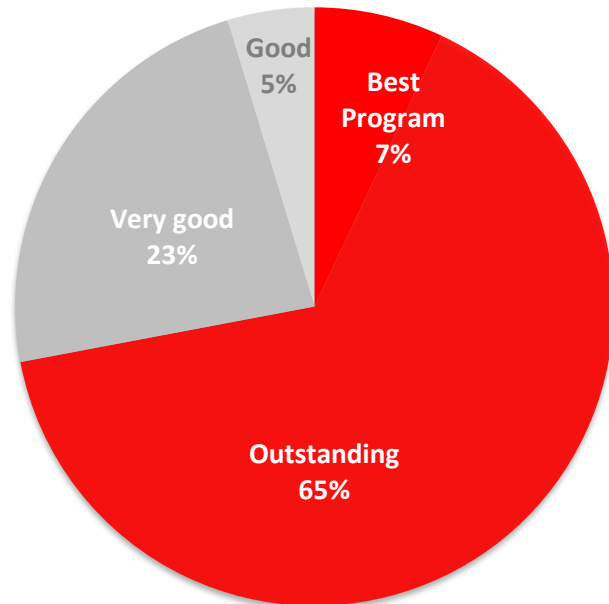

Participant Feedback

N = 60 Sr. Managers

fiserv. | Fortune 500 I.T. Solutions Company

360-degree feedback and Individual Coaching for the Entire Top & Sr. Mgmt. of Fiserv India including CEO. Global Participation.

UPL | Global leader in agrochemicals

360° for Senior Leadership (Manufacturing, Sales, Supply Chain). Global Participants. Also, 360° to improve Appraisal Quality and acceptance.

TATA HOUSING | Most Reputed Indian Real Estate Co.

360° feedback to support development of Project Heads. Conduct of one-to-one competency based coaching.