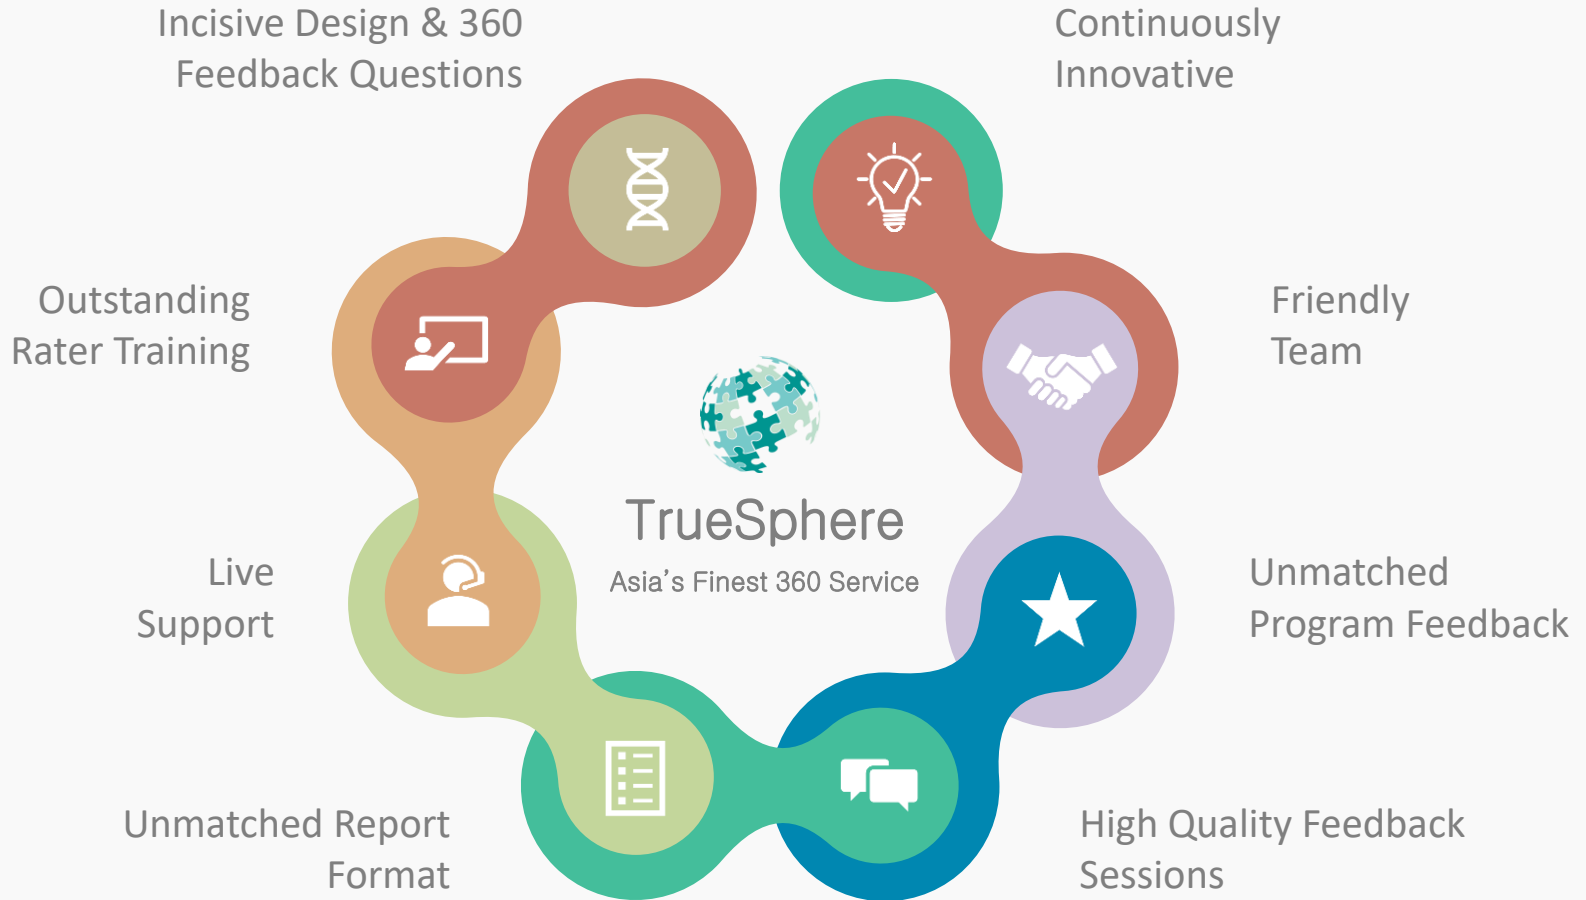

TrueSphere

Asia's Finest 360 Service

truesphere.vernalis.in

Self
Development

Compatibility
Profiling

Executive
Coaching

Peer
Assessment

Participant Feedback

N = 60 Sr. Managers

fiserv. | Fortune 500 I.T. Solutions Company

360-degree feedback and Individual Coaching for the Entire Top & Sr. Mgmt. of Fiserv India including CEO. Global Participation.

UPL | Global leader in agrochemicals

360° for Senior Leadership (Manufacturing, Sales, Supply Chain). Global Participants. Also, 360° to improve Appraisal Quality and acceptance.

TATA HOUSING | Most Reputed Indian Real Estate Co.

360° feedback to support development of Project Heads. Conduct of one-to-one competency based coaching.