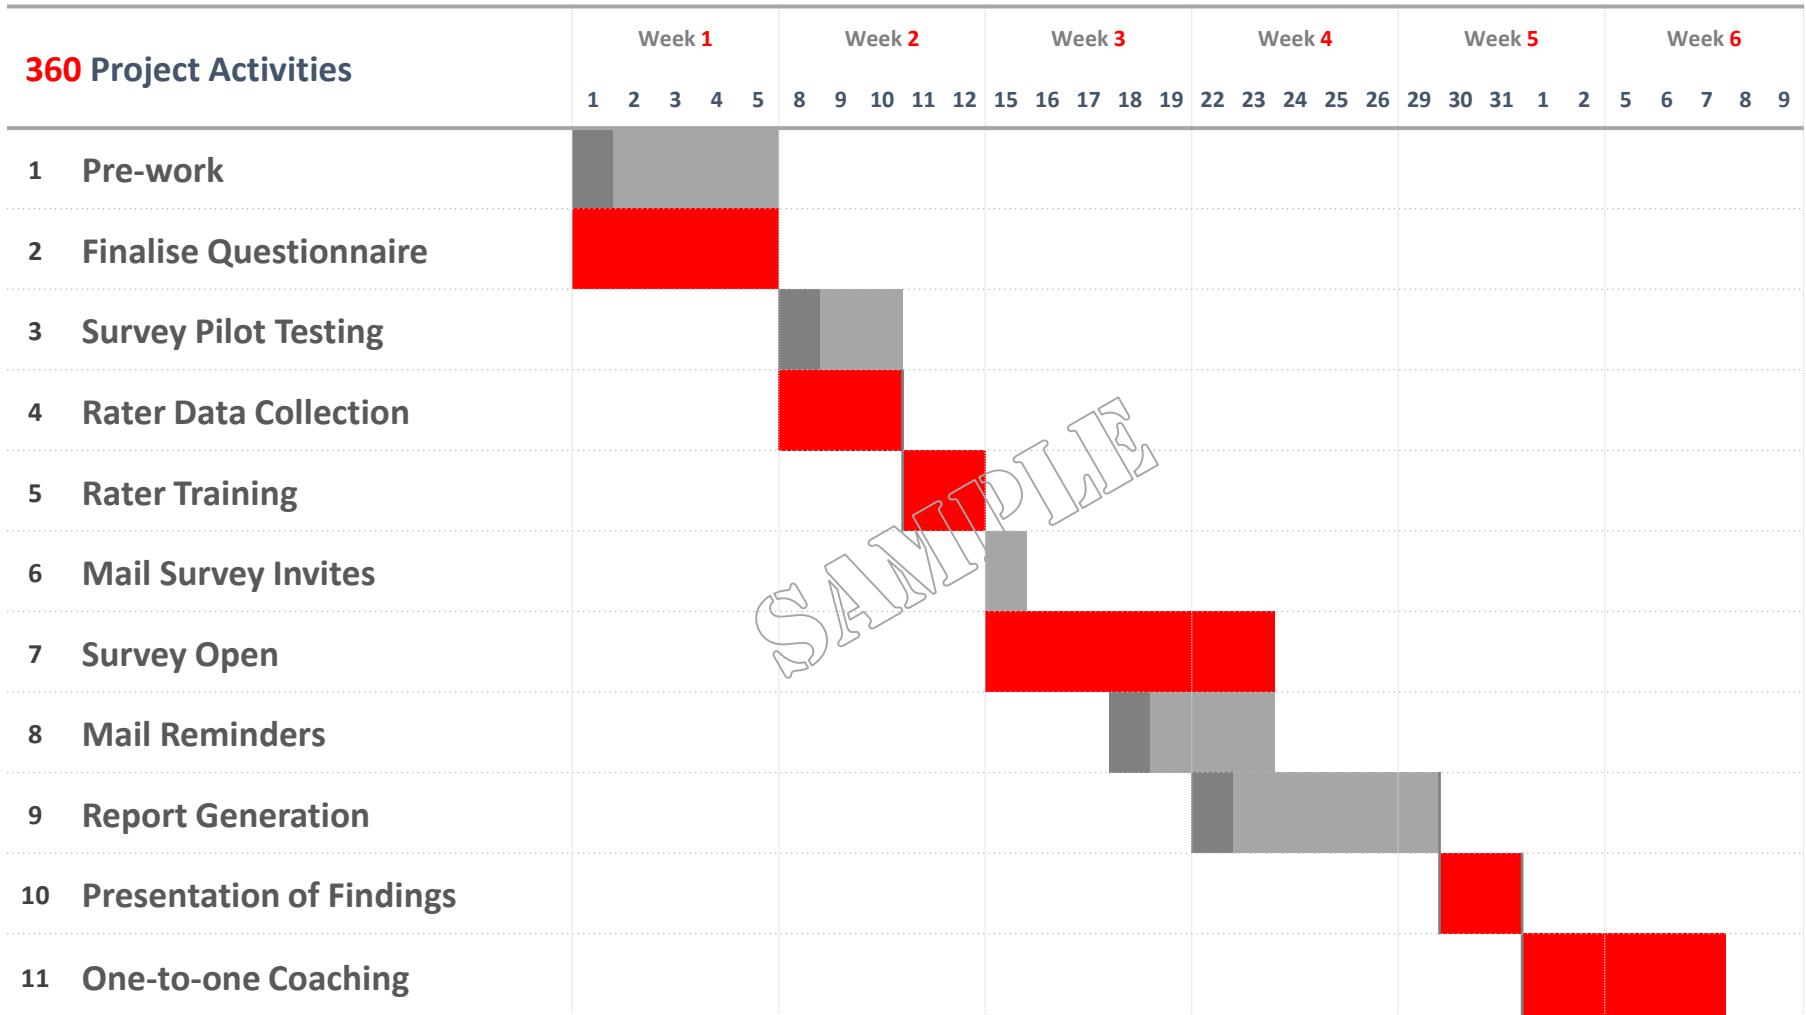

Sample Project Timelines

OFFLINE Activity
 Client Engagement

SAMPLE

N = 75 Focus persons

Vernalis

Leverage Talent | Energise Performance

Abhijit Bhabhe
Partner

☎ 91 98339 27722
✉ abhijit.bhabhe@vernalis.in